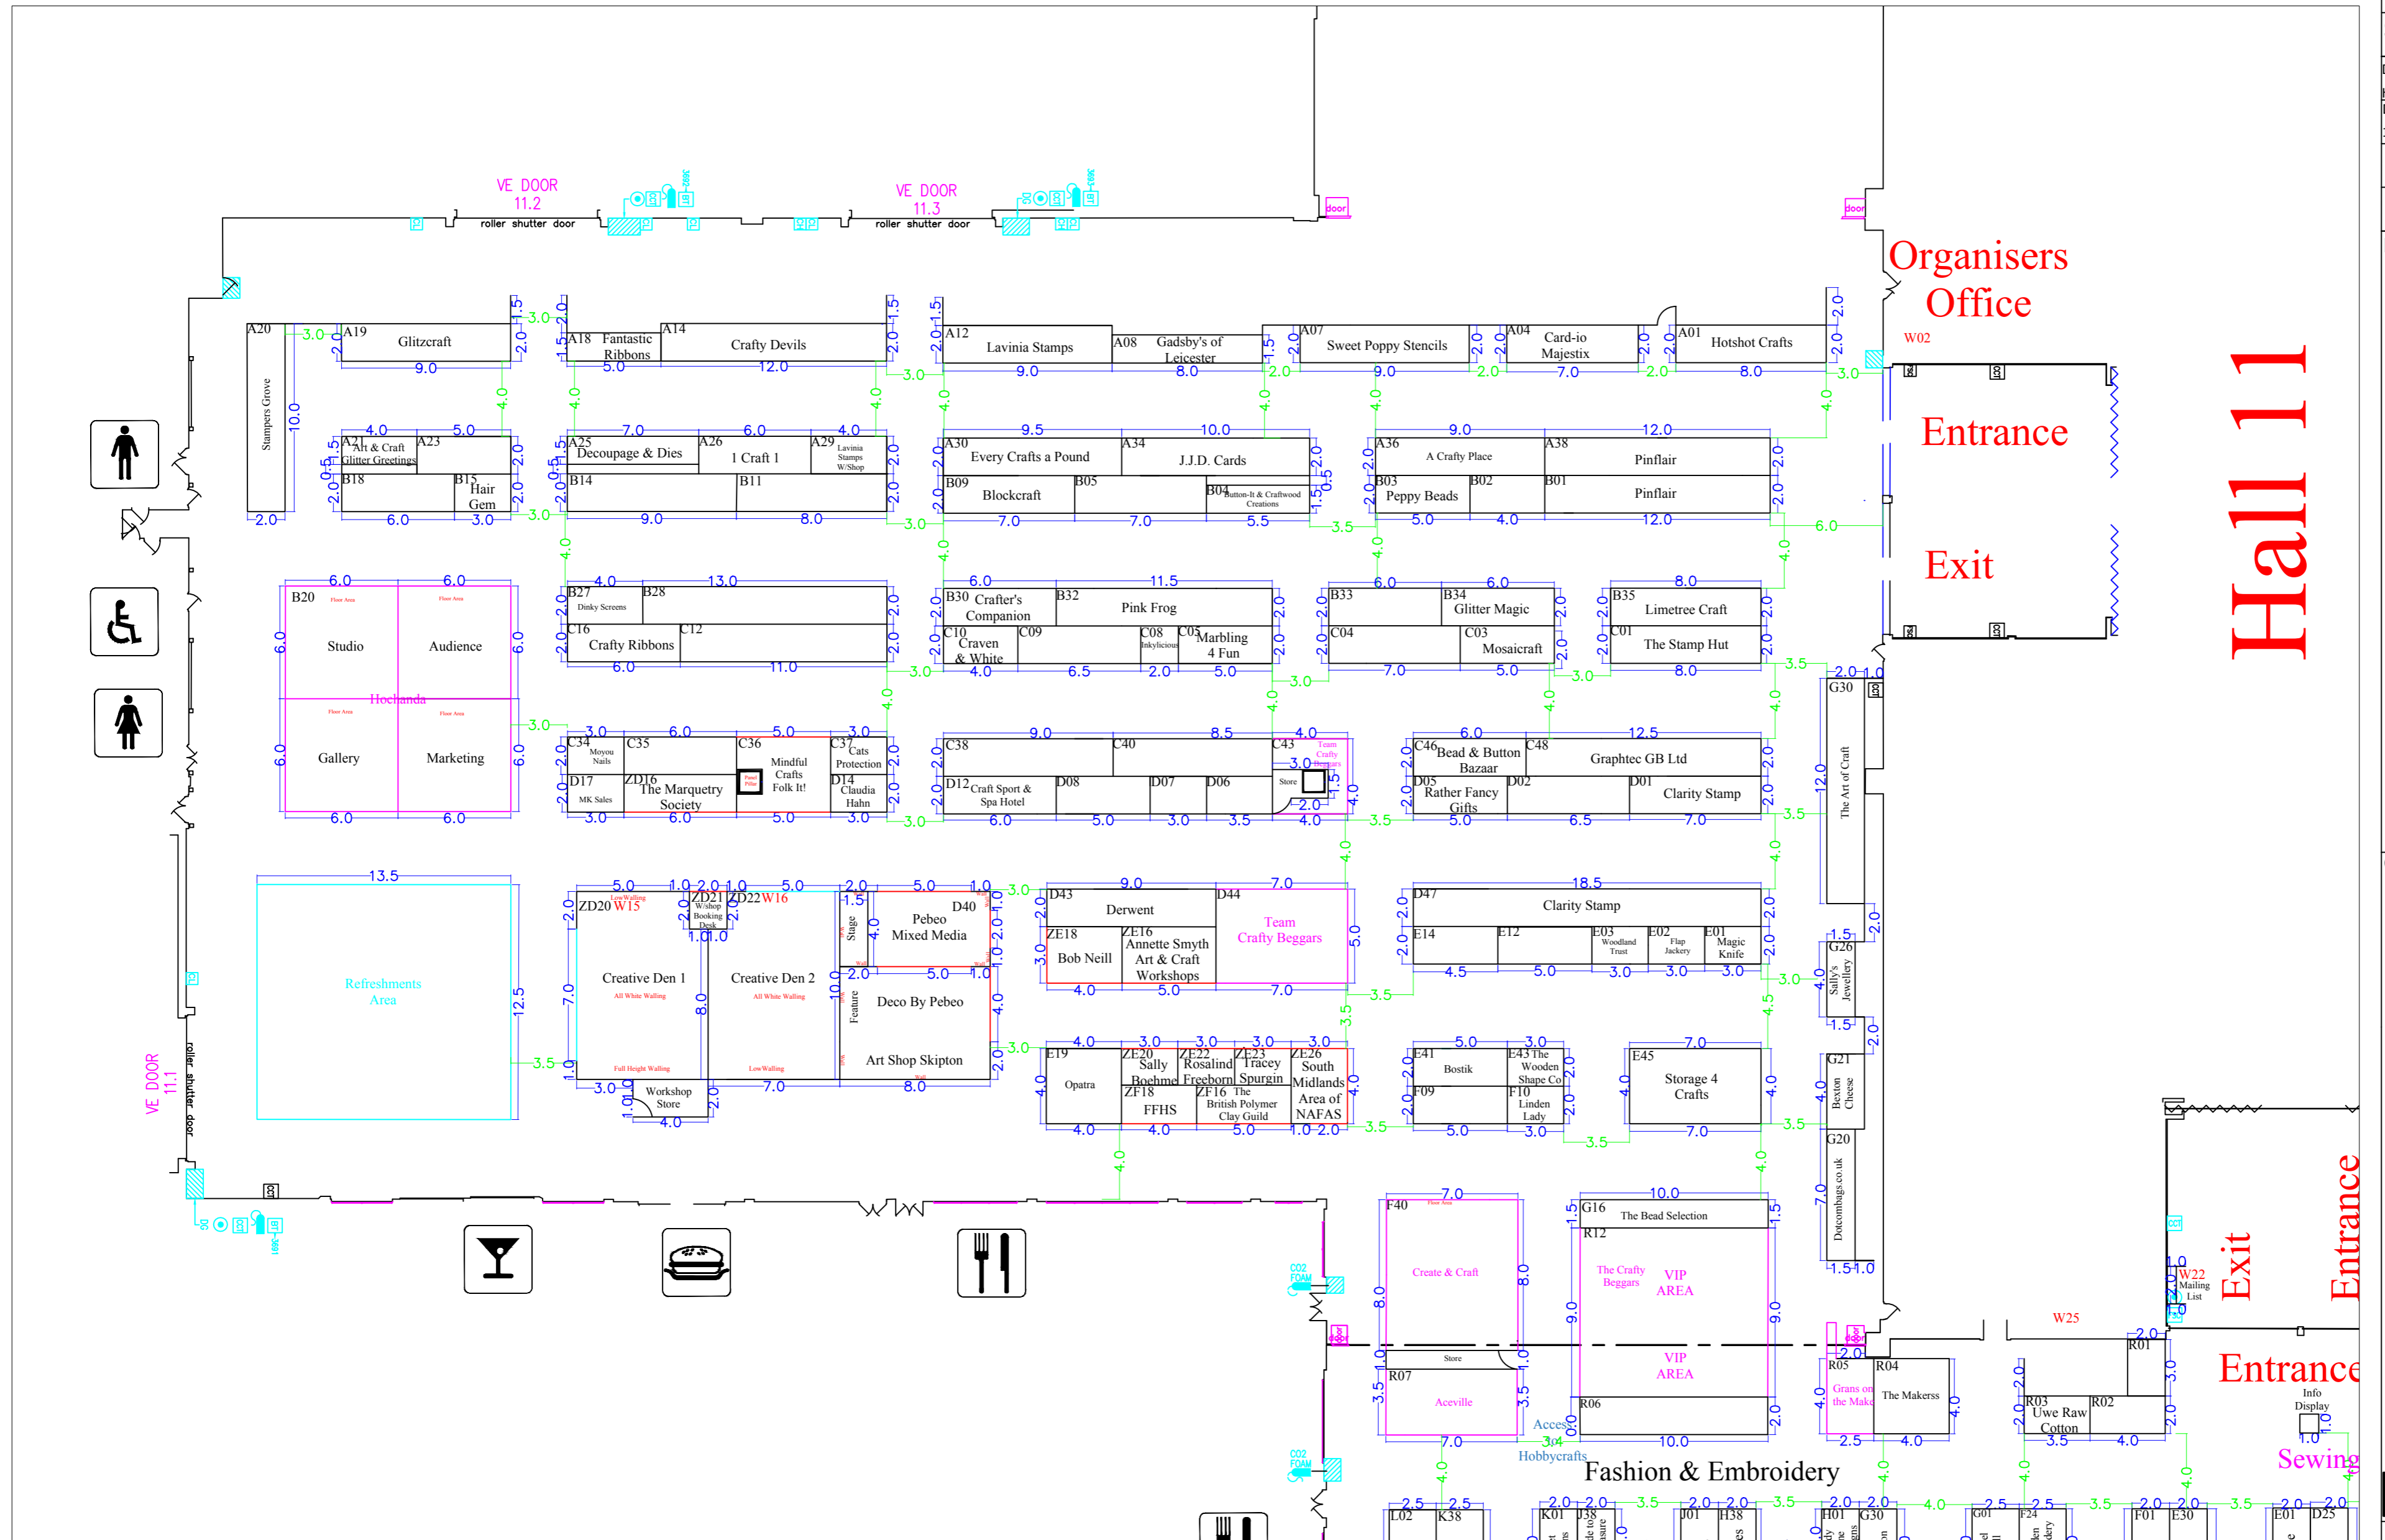

The Creative Craft Show, 14th - 17th March 2019

Hall 11, NEC,
Birmingham, UK

Scale: 1:250

Drawing Name:

HC19

Drawing No:

1.1

Drawing Date:

14/01/2019

Show Contact:

Rebecca Randall

Legend:

Hall 11

Contractors:

ICHF Events

Dominic House
Seaton Road
Highcliffe
Dorset BH23 5HW
United Kingdom
Phone: +44 (0)1425 272711
Email: info@ichf.co.uk
www.ichfevents.co.uk