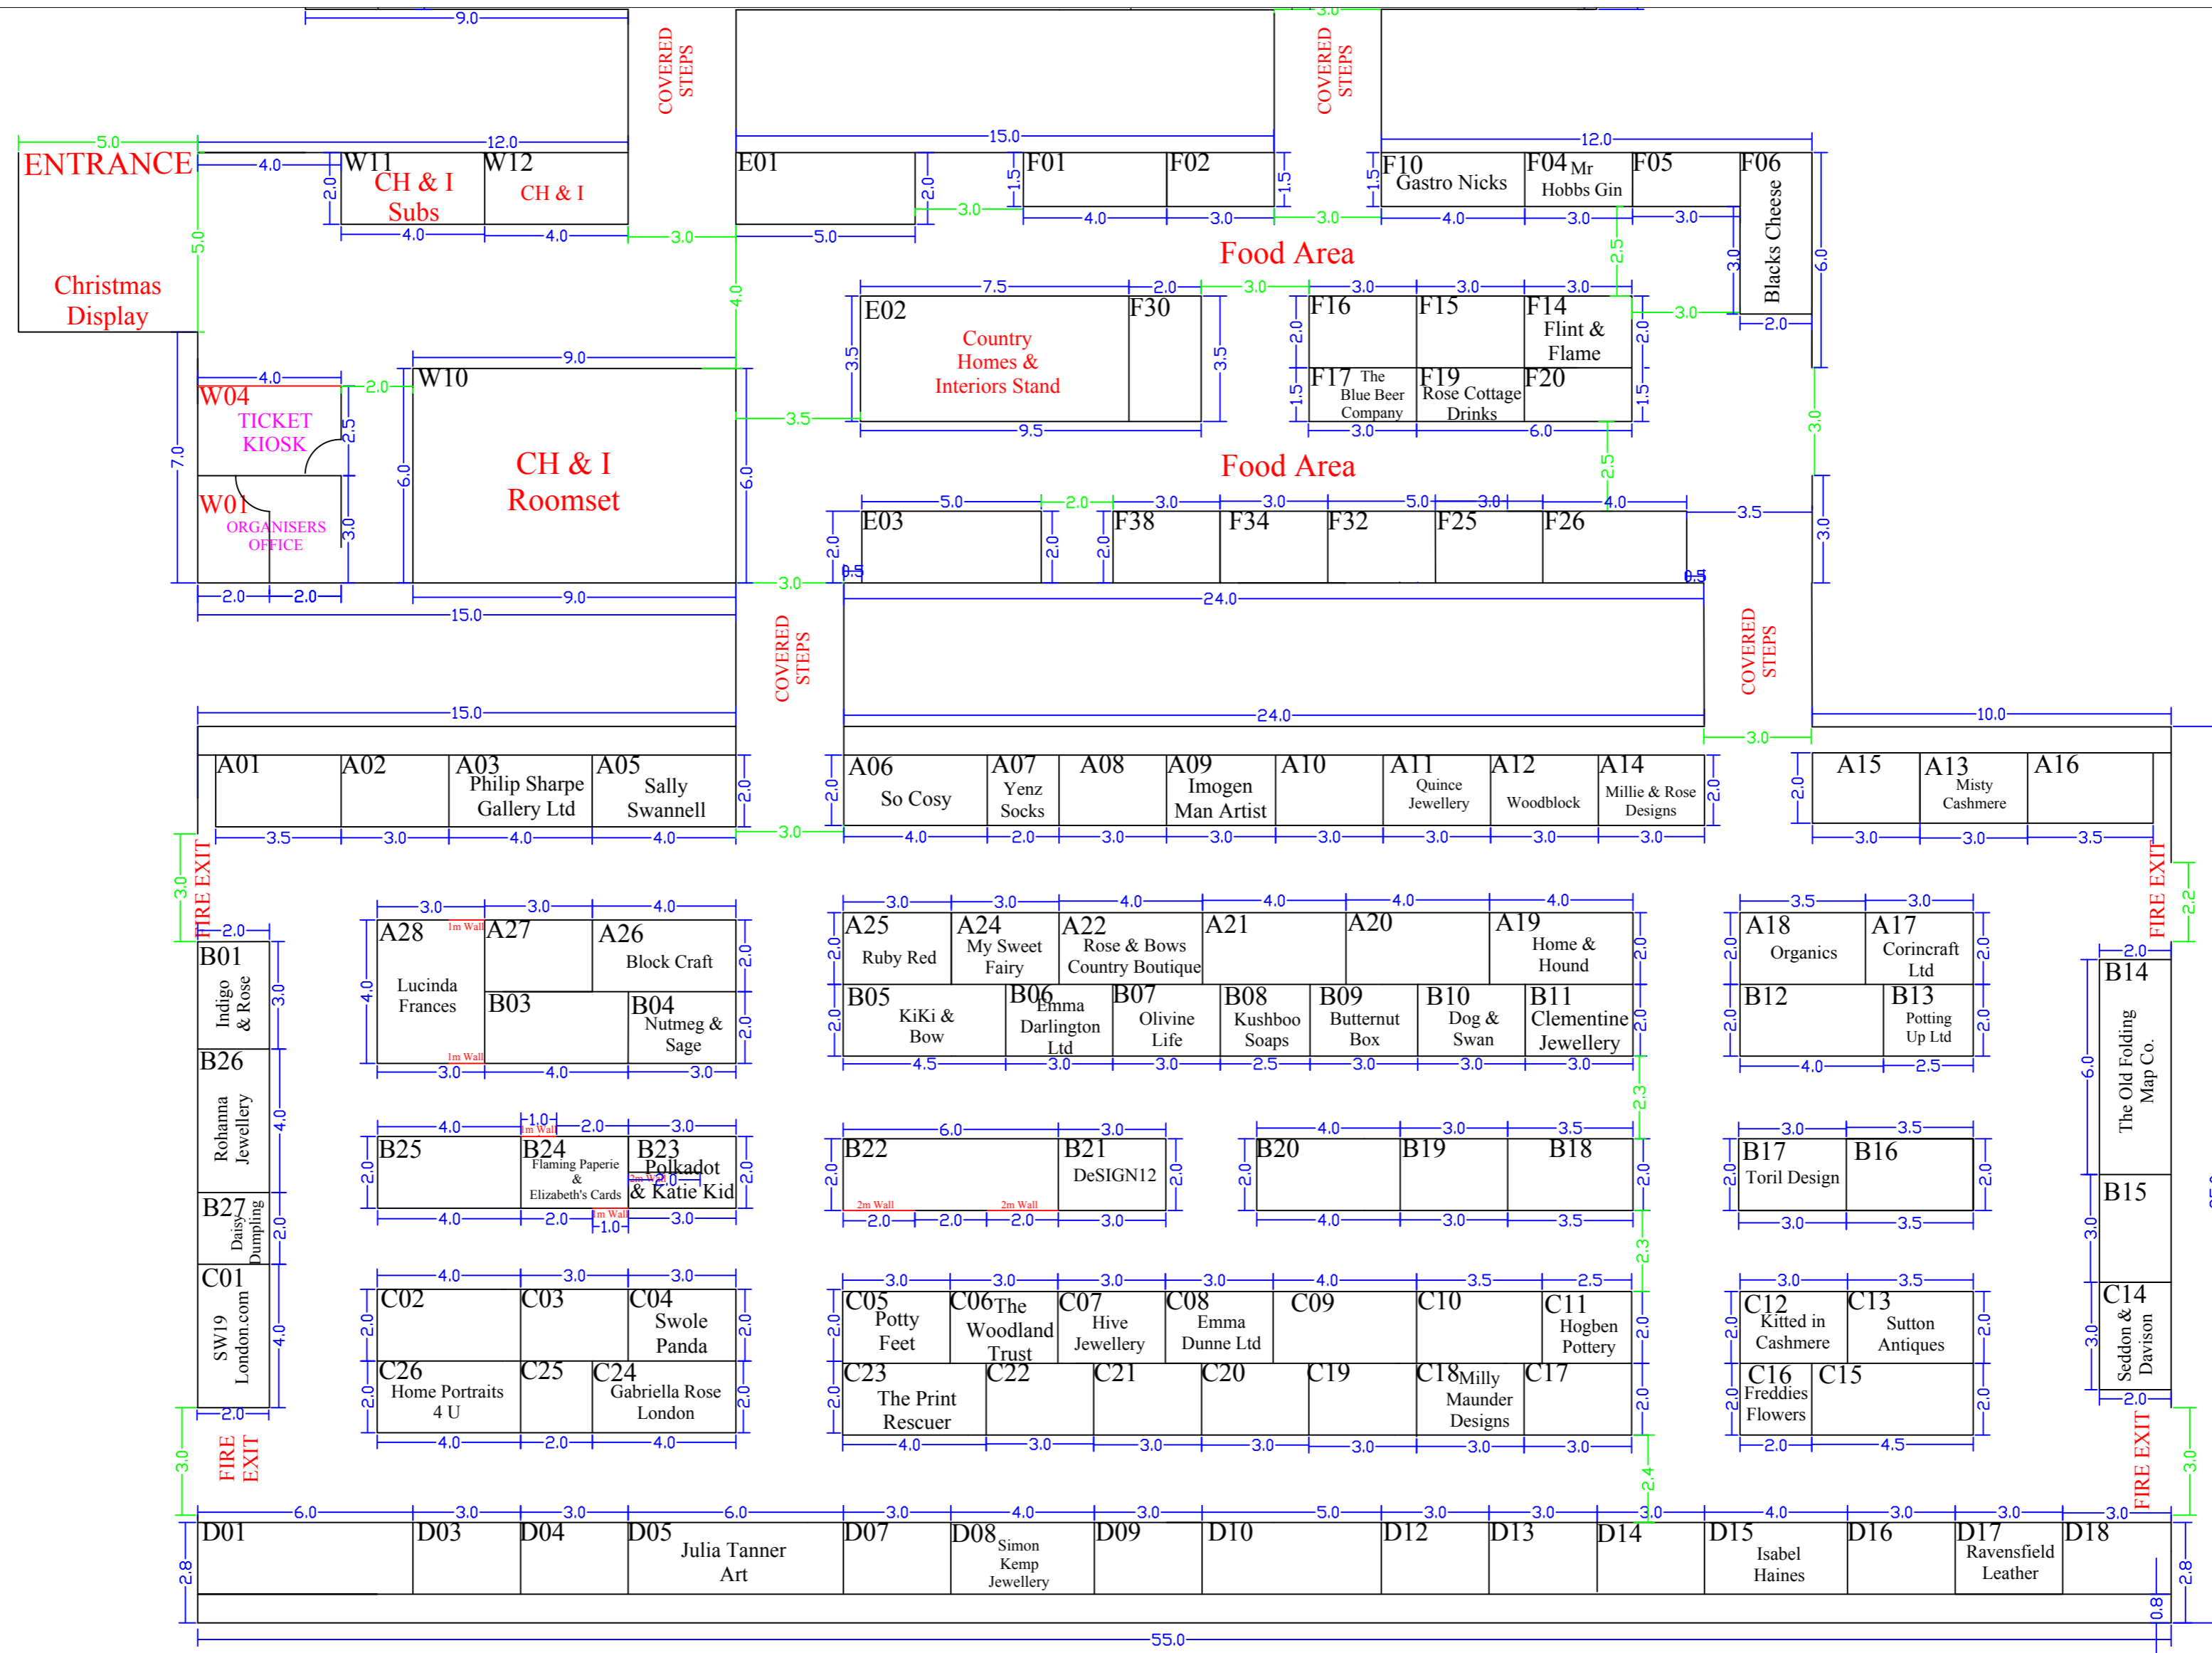

# Country Homes & Interiors At Christmas, 21st - 24th November 2019

Stonor Park  
Henley-On-Thames

Drawing Name:  
Country Homes  
Drawing No:  
1.0  
Drawing Date:  
05/08/2019  
Show Contact:  
Nina Ebner